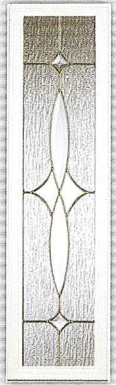

Oak

Red

Mahogany

White

GLASS OPTIONS

Andaman Brass for Esteem Eyebrow Door

Andaman Brass for Esteem Door

Andaman Brass for Esteem Arch Door

Triple Glazed Brass

ANDAMAN

Andaman Zinc for Esteem Eyebrow Door

Andaman Zinc for Esteem Door

Andaman Zinc for Esteem Arch Door

Triple Glazed Zinc

ANDAMAN

Barent for Esteem Door