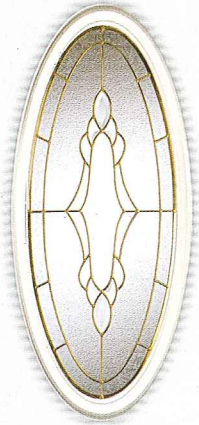

Red

Mahogany

White

GLASS OPTIONS

Andaman Brass for Eminence Door

Andaman Zinc for Eminence Door

Mediterranean for Eminence Door

Andaman Brass