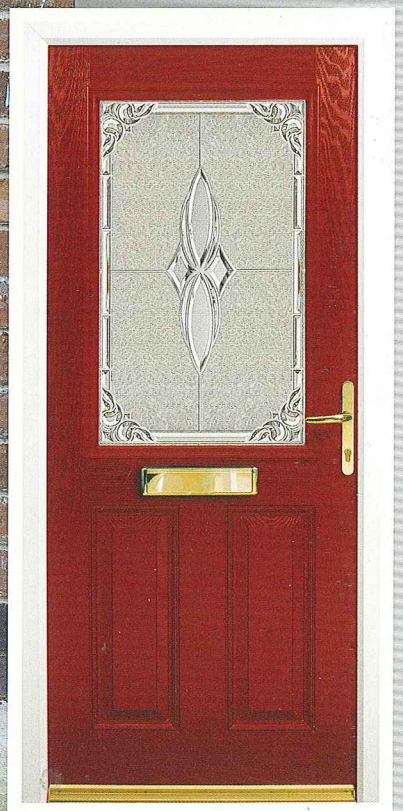

ELEGANCE DOOR WITH BARENT GLASS

DOOR COLOUR OPTIONS