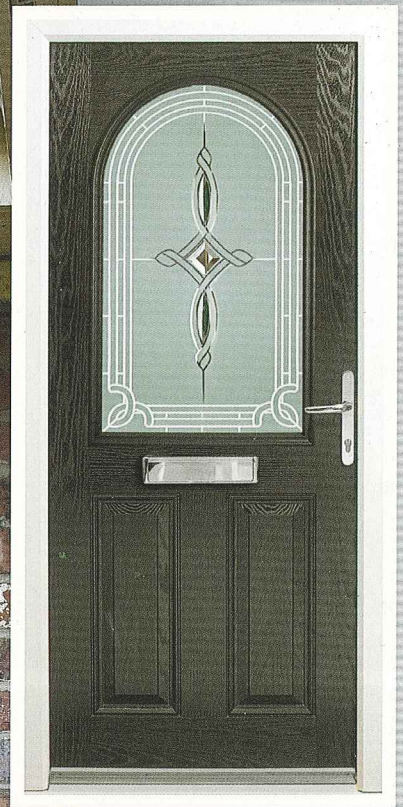

Elegance

ELEGANCE DOOR WITH ANDAMAN ZINC GLASS

ELEGANCE ARCH DOOR WITH MEDITERRANEAN GLASS