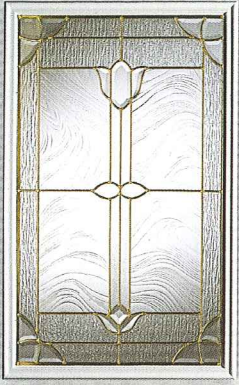

The door's surface is made from impact-resistant fibreglass and is compression moulded to offer detailed panel definition and lifelike wood grain effect. Its CFC-free polyurethane foam core provides very high sound and heat insulation, and the finished product will not expand, contract, bow, warp or twist.

Oak

Red

Mahogany

White

GLASS OPTIONS

Andaman Brass for Elegance Door

Andaman Brass for Elegance Arch Door

Triple Glazed Brass