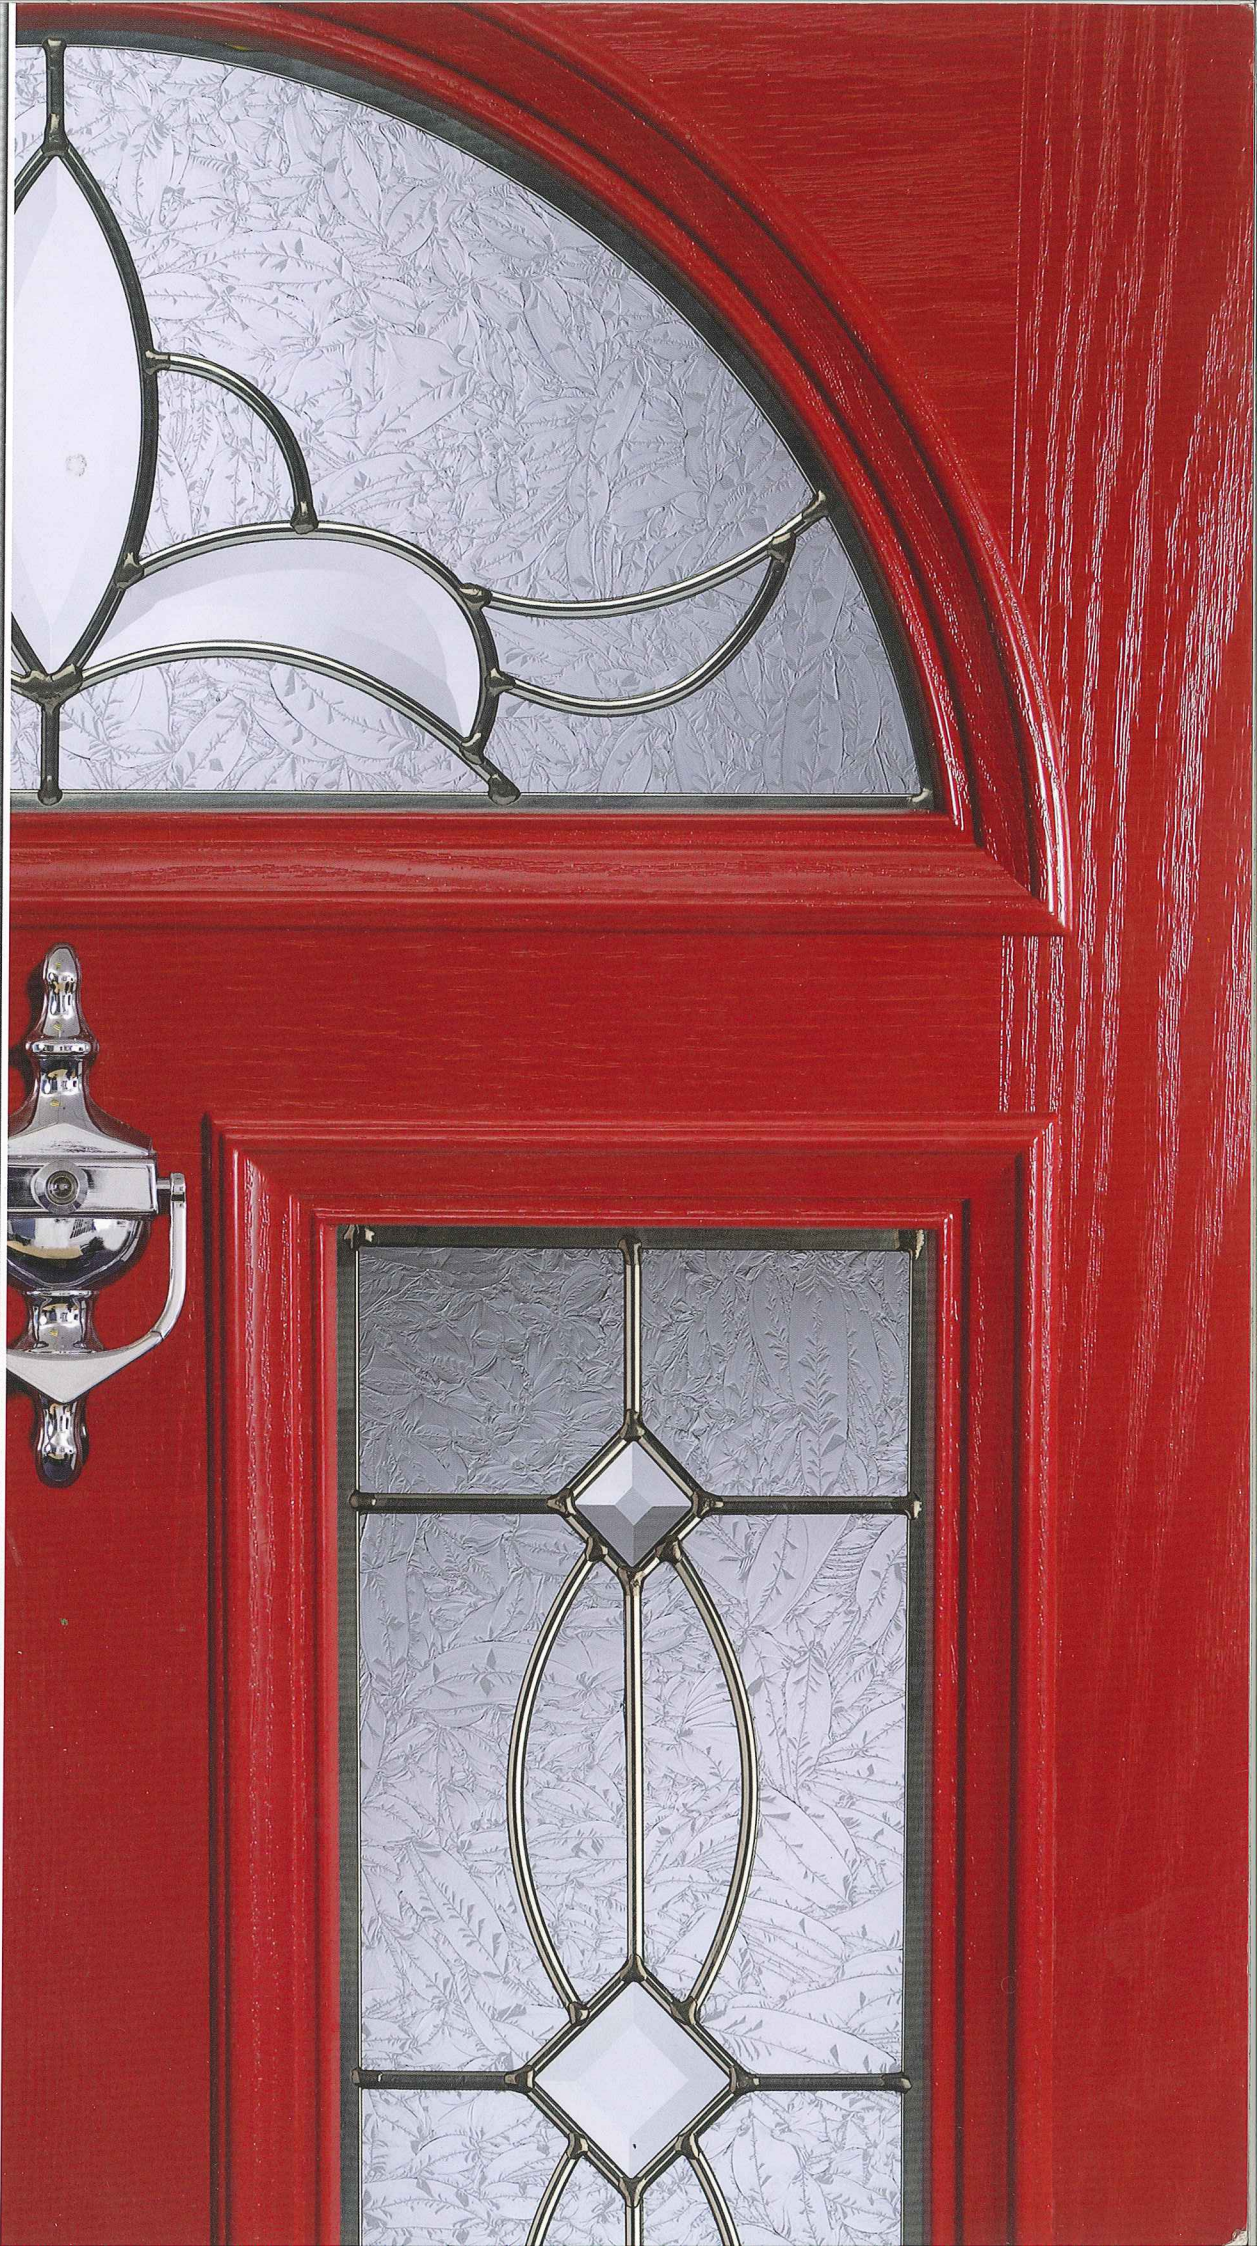

DISTINCTION

THE COLLECTION