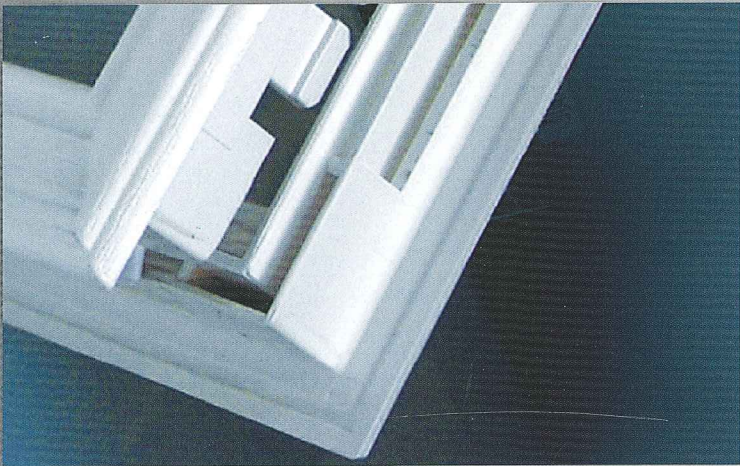

- Woodgraining is indistinguishable from timber
- Manufactured by a technically advanced and proven Sheet Mould Compound, Thermoset, process for the Glass Reinforced Polyester skins. This provides impact resistance, thermal and UV stability, durability and easy maintenance
- Pre-pigmented solid colours and three process painted finish woodstains
- Choice of 14 glazed door styles and 3 solid door options